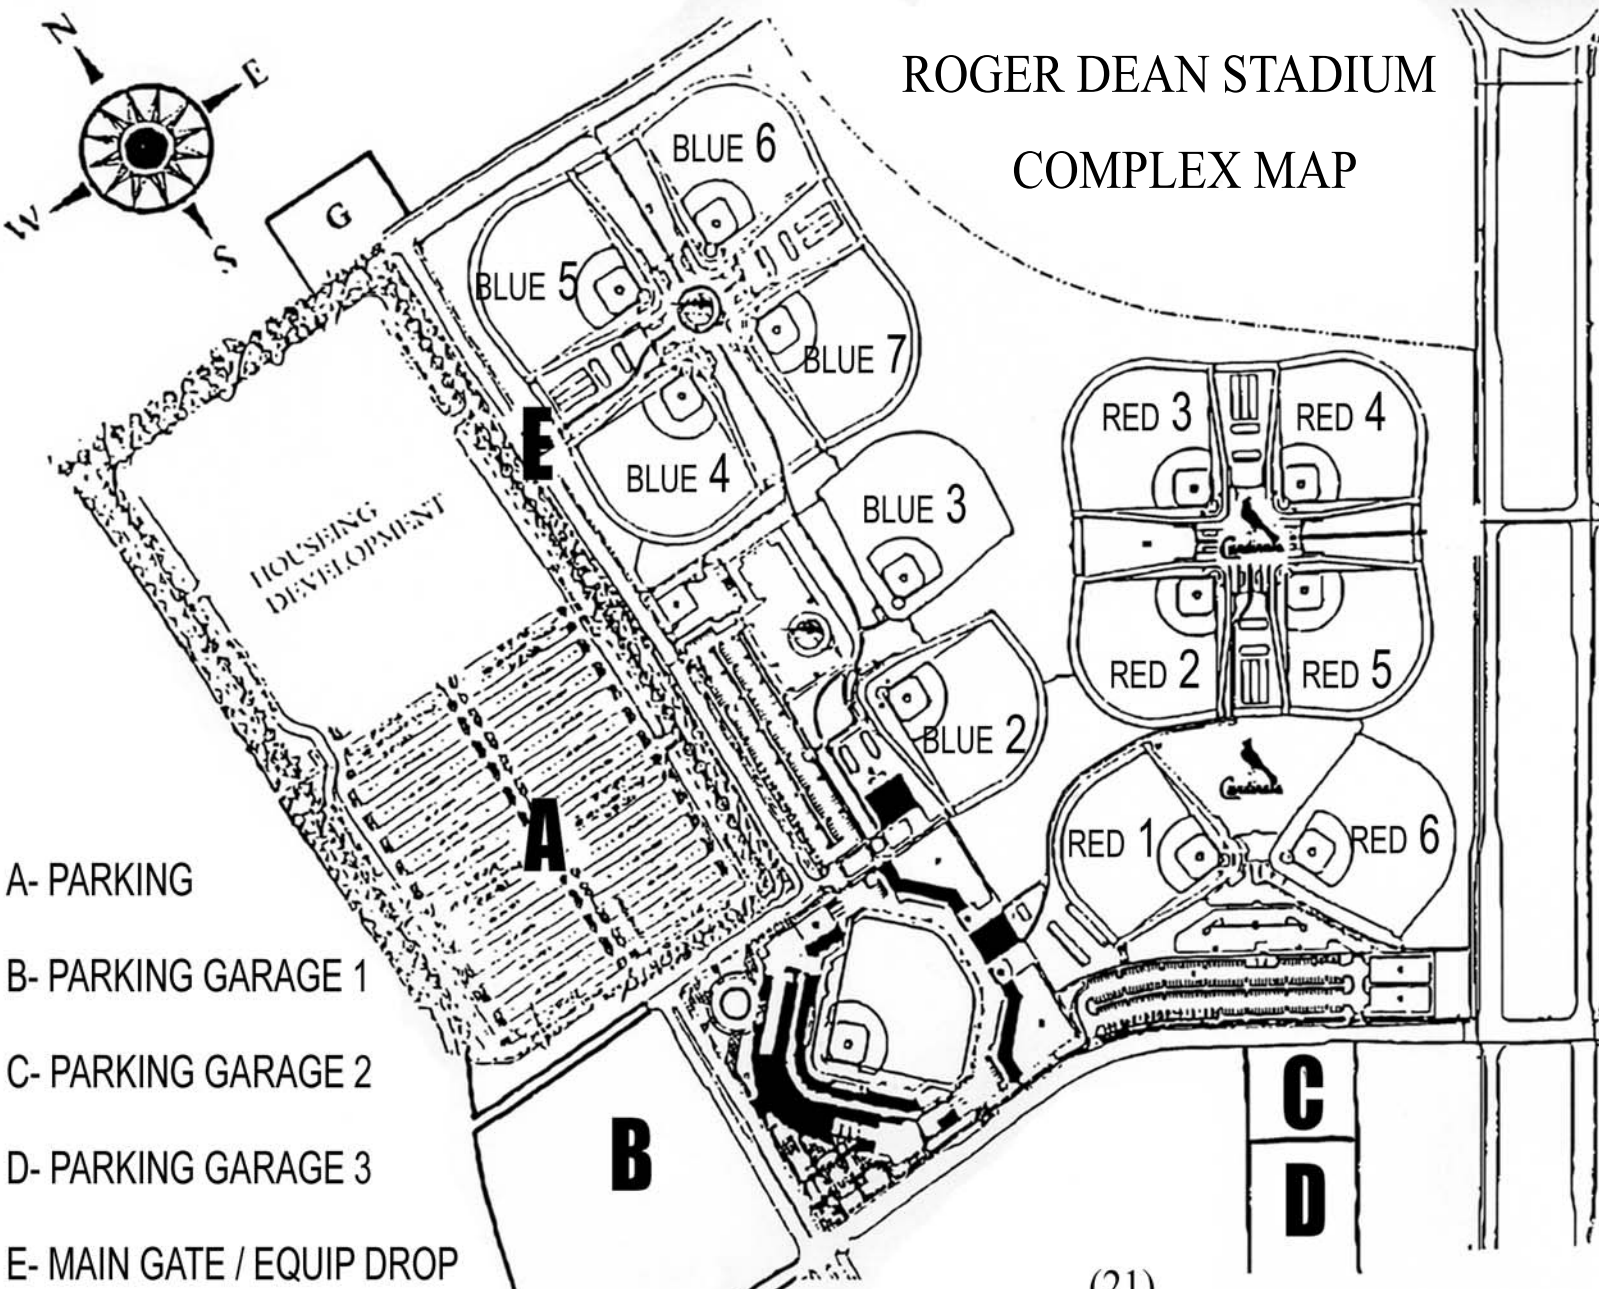

# ROGER DEAN STADIUM COMPLEX MAP

- A- PARKING
- B- PARKING GARAGE 1
- C- PARKING GARAGE 2
- D- PARKING GARAGE 3
- E- MAIN GATE / EQUIP DROP